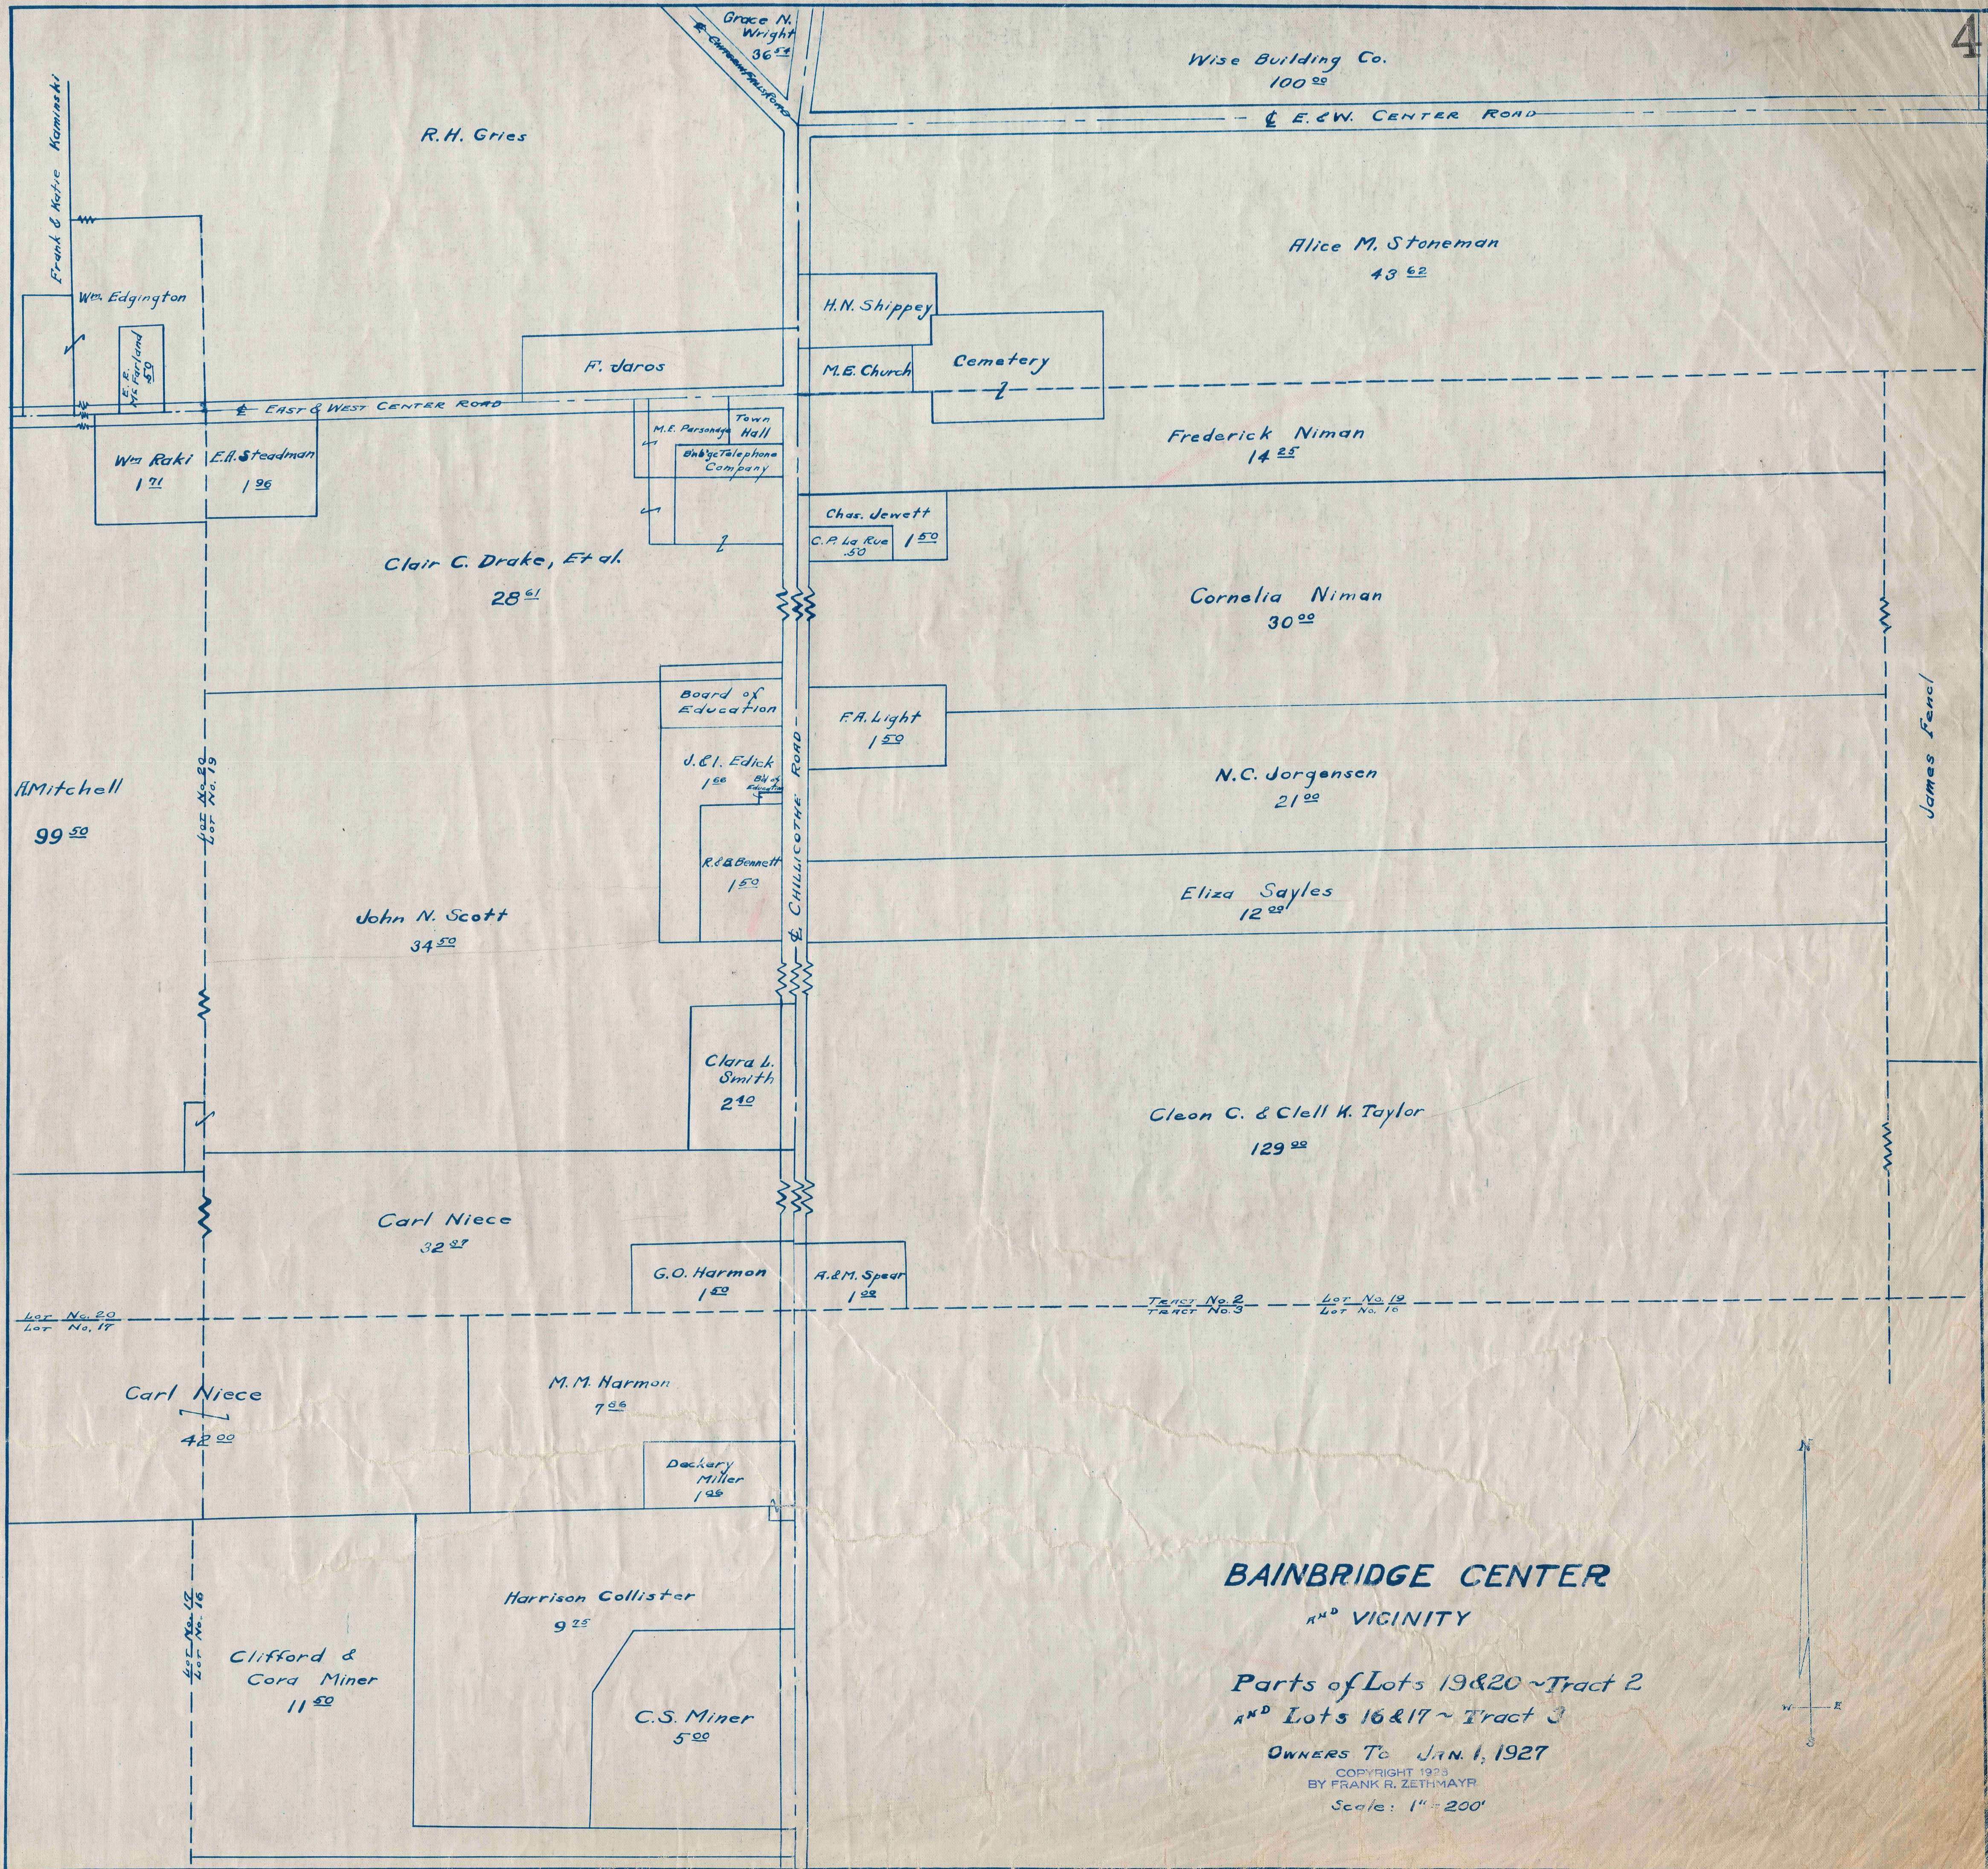

BAINBRIDGE TOWNSHIP

COPYRIGHT 1928 BY FRANK R. ZETHMAYR

Wise Building Co.
100⁰⁰

R.H. Gries

Alice M. Stoneman
43⁶²

H.N. Shippey

M.E. Church

Cemetery

Cleon C. & Clell H. Taylor
129⁰⁰

Carl Niece
32²⁷

G.O. Harmon
1⁵⁰

A.M. Spear
1⁰⁰

Lot No. 20
Lot No. 17

TRACT No. 2
TRACT No. 3

Lot No. 19
Lot No. 16

Carl Niece
42⁰⁰

M.M. Harmon
7⁰⁰

Dechery
Miller
1⁰⁰

BAINBRIDGE CENTER AND VICINITY

Parts of Lots 19 & 20 ~ Tract 2
AND Lots 16 & 17 ~ Tract 3

OWNERS TO JAN. 1, 1927

COPYRIGHT 1923
BY FRANK R. ZETHMAYR

Scale: 1" = 200'